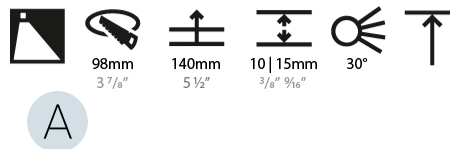

PHYSICAL

Shape: Round
Diameter (mm): 107
Diameter (in): 4 3/16
Height (mm): 118
Height (in): 4 5/8
Ceiling Thickness (mm): 10 / 12.5 / 15
Ceiling Thickness (in): 3/8 or 1/2 or 9/16
Min. Recessing Depth (mm): 140
Min. Recessing Depth (in): 5 1/2
Light Distribution: Adjustable / Asymmetric
Weight (kg): 0.473
Weight (lbs): 1.04
Fixture Finish: SSR / BKV / CWI / CRY / HAB / UFT / ITA / RUA / FTG / MYG / LOD / PUS / FRO / FUP / KIA / POP / BLS / SPG / MEY / GOH / GUM / CHC / COM / ABZ / JAG / OBR / MOS / ROR
Fixture Material: Aluminum Die Cast
Cut-out Measurements: 98mm / 3 7/8"

ELECTRICAL

Lamp Type: LED (Zhaga Standard)
Input Wattage (W): 16.5
Total Output Wattage (W): 14
Dimming: Tri-Mode (Non-Dimming and Phase Dimming (120Vac only) and 0-10V Dimming)
Driver Included: No
Driver Location: Recessed Housing
Driver Type: Constant Current - Universal
Driver Class: Class 2
Housing: See components
Input Voltage (V): 120 - 277
Constant Current (MA): 350

LED

Number of LEDs: 1
Color Temperature (°K): 2700 / 3000 / 3500 / 4000
Max. Delivered Lumen (lm): 1030 / 1070 / 1117 / 1140
Nominal Lumen (lm): 1386 / 1438 / 1511 / 1542
CRI: >90 CRI
Lamp Life (hrs): 50000

OPTICAL

Reflector: 20 / 40 / 60
Adjustability: Fixed

RATINGS AND CERTIFICATIONS

Certified By: Certified for North American Standards
IP rating: IP20