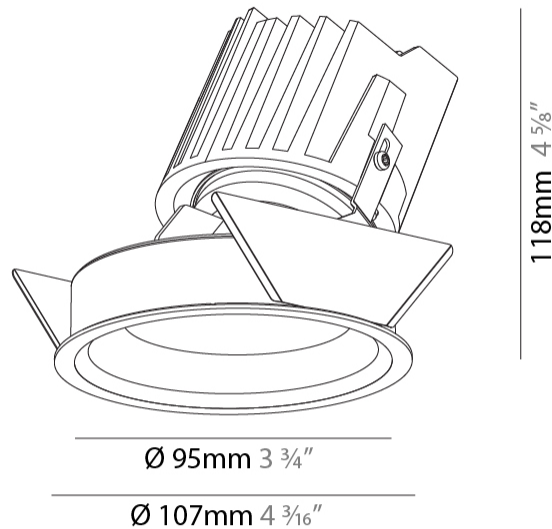

PHYSICAL

Shape: Round
Diameter (mm): 107
Diameter (in): 4 3/16
Height (mm): 118
Height (in): 4 5/8
Ceiling Thickness (mm): 10 / 12.5 / 15
Ceiling Thickness (in): 3/8 or 1/2 or 9/16
Min. Recessing Depth (mm): 140
Min. Recessing Depth (in): 5 1/2
Light Distribution: Adjustable / Asymmetric
Weight (kg): 0.473
Weight (lbs): 1.04
Fixture Finish: SSR / BKV / CWI / CRY / HAB / UFT / ITA / RUA / FTG / MYG / LOD / PUS / FRO / FUP / KIA / POP / BLS / SPG / MEY / GOH / GUM / CHC / COM / ABZ / JAG / OBR / MOS / ROR
Fixture Material: Aluminum Die Cast
Cut-out Measurements: 98mm / 3 7/8"

ELECTRICAL

Lamp Type: LED (Zhaga Standard)
Input Wattage (W): 16.5
Total Output Wattage (W): 14
Dimming: Tri-Mode (Non-Dimming and Phase Dimming (120Vac only) and 0-10V Dimming)
Driver Included: No
Driver Location: Recessed Housing
Driver Type: Constant Current - Universal
Driver Class: Class 2
Housing: See components
Input Voltage (V): 120 - 277
Constant Current (MA): 350

LED

Number of LEDs: 1
Color Temperature (°K): 2700 / 3000 / 3500 / 4000
Max. Delivered Lumen (lm): 1030 / 1070 / 1117 / 1140
Nominal Lumen (lm): 1386 / 1438 / 1511 / 1542
CRI: >90 CRI
Lamp Life (hrs): 50000

OPTICAL

Reflector: 20 / 40 / 60
Adjustability: Fixed

RATINGS AND CERTIFICATIONS

Certified By: Certified for North American Standards
IP rating: IP20