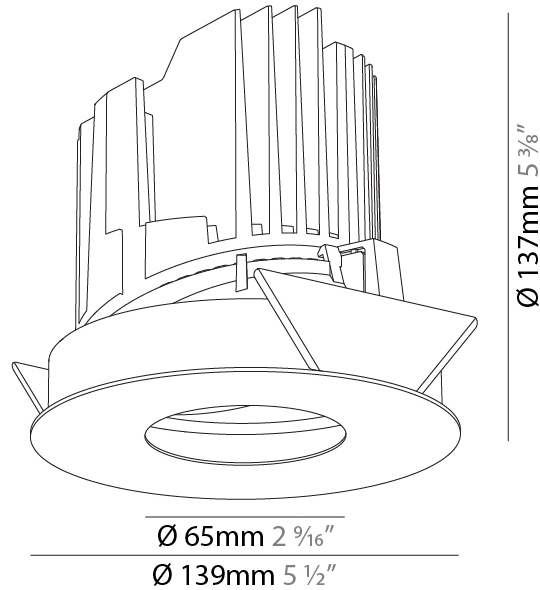

PHYSICAL

Shape: Round
Diameter (mm): 139
Diameter (in): 5 1/2
Height (mm): 137
Height (in): 5 3/8
Ceiling Thickness (mm): 10 / 12.5 / 15 / 25
Ceiling Thickness (in): 3/8 or 1/2 or 9/16
Min. Recessing Depth (mm): 150
Min. Recessing Depth (in): 5 7/8
Light Distribution: Adjustable / Asymmetric
Weight (kg): 0.865
Weight (lbs): 1.9
Fixture Finish: SSR / BKV / CWI / CRY / HAB / UFT / ITA / RUA / FTG / MYG / LOD / PUS / FRO / FUP / KIA / POP / BLS / SPG / MEY / GOH / GUM / CHC / COM / ABZ / JAG / OBR / MOS / ROR
Fixture Material: Aluminum Die Cast
Cut-out Measurements: 130mm / 5 1/8"

ELECTRICAL

Lamp Type: LED (Zhaga Standard)
Input Wattage (W): 28.6
Total Output Wattage (W): 26
Dimming: Tri-Mode (Non-Dimming and Phase Dimming (120Vac only) and 0-10V Dimming)
Driver Included: No
Driver Location: Recessed Housing
Driver Type: Constant Current - Universal
Housing: See components
Input Voltage (V): 120 - 277
Constant Current (MA): 700

LED

Number of LEDs: 1
Color Temperature (°K): 2700 / 3000 / 3500 / 4000
Max. Delivered Lumen (lm): 1890 / 1930 / 2028 / 2070
Nominal Lumen (lm): 3210 / 3290 / 3459 / 3530
CRI: >90 CRI
Lamp Life (hrs): 50000

OPTICAL

Reflector°: 20 / 25 / 40
Adjustability: Fixed

RATINGS AND CERTIFICATIONS

Certified By: Certified for North American Standards
IP rating: IP20

	130mm 5 1/8"	150mm 5 7/8"	10 | 15mm 3/8" | 9/16"	30°	355°	
A