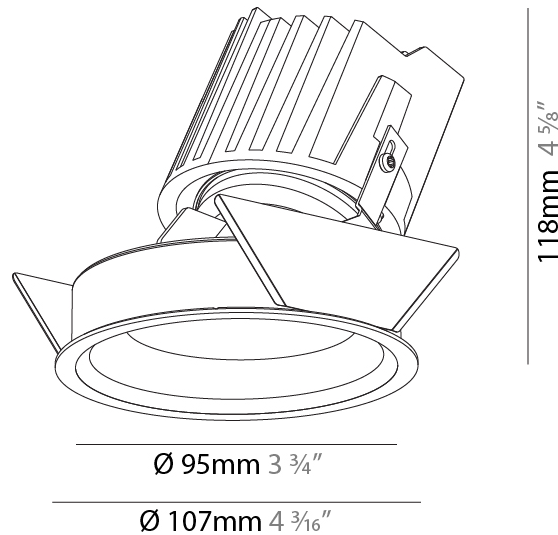

RATINGS AND CERTIFICATIONS

Certified By: Certified for North American Standards
IP rating: IP20